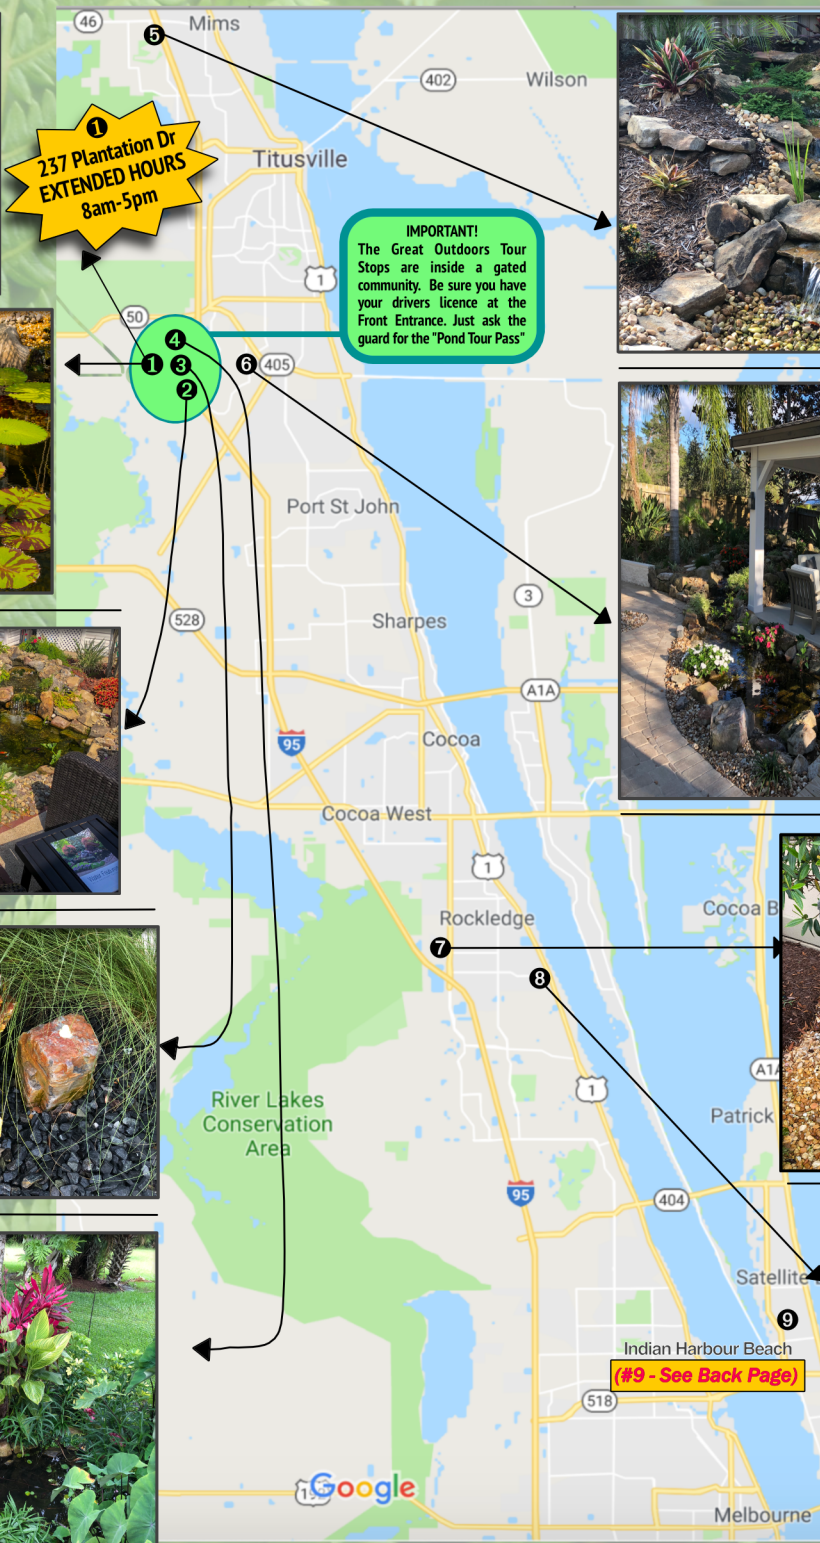

Gary will be at this location all day to answer any questions and explain pond design techniques which he's patented.

2 Chuck & Jenny Fullmer
503 Oak Cove Rd
Titusville, FL. 32780

This property is a great example of creating a beautiful water feature in a relatively small space. It is 2 years old now and was built by PondFather Water Features with an Aquascape Pro 8'X11' pond kit. The Fullmers have enjoyed having the tranquil sounds and sights of their pond just a few feet from their window and have twice visited the All Florida Koi Show in Orlando to find some beautiful Koi & goldfish.

3 Ken Parker
844 Plantation Dr
Titusville, FL. 32780

This new residence has an enhanced curb appeal from a set of 3 Aquascape Pagoda rocks installed this year by PondFather Water Features. It comes as a fountain kit manufactured by Aquascape complete with everything you need to create a great-sounding beautiful custom fountainscape. These kits are sold at Rockledge Gardens.

4 Dave & Bette Sibel
111 Sunset Dr
Titusville, FL. 32780

David built this pond using the Aquascape "Small Pond Kit" for this 6' X 11' two-tier pond. It's heavily planted with Taro and Canna creating a gorgeous setting & retreat in their backyard just outside their door. He used mostly small rock helping make the build less difficult and the results speak for themselves.

If your space is small or you prefer a smaller water feature don't miss this stop.

5 Josh Ebert
1965 King Richard Dr
Titusville, FL. 32796

This 10 ft long waterfall fits perfectly tucked into a corner of this yard. Listen to the wonderful sounds of cascading water, take pictures and ask yourself where this feature would fit into your own space. Built in March 2019 with Josh doing a lot of the digging.