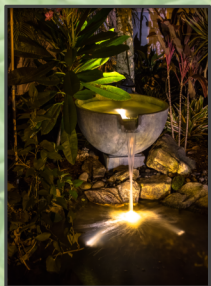

1 Gary & Sandy Wittstock
237 Plantation Dr
Titusville, FL. 32780

This Koi and water lily pond measures approximately 14' X 20' with a 20' long stream winding under a bridge to their front door. Gary owns PondFather Water Features and built this feature in 2016. He used 25,000 lbs of rock and gravel to create retaining walls and cover the rubber pond liner. Their water lilies and lotus add terrific color and help create a natural ecosystem for Koi and Goldfish. A Spillway Bowl adds the sound of a waterfall and is beautiful lit up at night.

This year Gary added a Stacked Slate Sphere from Rockledge Gardens, a bubbling fountain beside their driveway. At night this fountain is lit up with changing colored lights from Red to Blue to Green and White. This kind of feature can be installed in one day.

Gary will be at this location all day to answer any questions and explain pond design techniques which he's patented.

2 Chuck & Jenny Fullmer
503 Oak Cove Rd
Titusville, FL. 32780

This property is a great example of creating a beautiful water feature in a relatively small space. It is 2 years old now and was built by PondFather Water Features with an Aquascape Pro 8'X11' pond kit. The Fullmers have enjoyed having the tranquil sounds and sights of their pond just a few feet from their window and have twice visited the All Florida Koi Show in Orlando to find some beautiful Koi & goldfish.