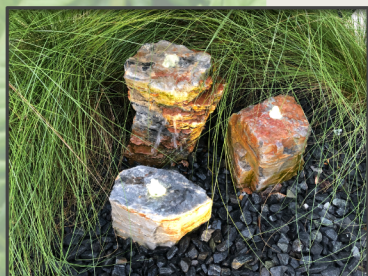

1 Gary & Sandy Wittstock
237 Plantation Dr
Titusville, FL. 32780

This Koi and water lily pond measures approximately 14' X 20' with a 20' long stream winding under a bridge to their front door. Gary owns PondFather Water Features and built this feature in 2016. He used 25,000 lbs of rock and gravel to create retaining walls and cover the rubber pond liner. Their water lilies and lotus add terrific color and help create a natural ecosystem for Koi and Goldfish. A Spillway Bowl adds the sound of a waterfall and is beautiful lit up at night.

This year Gary added a Stacked Slate Sphere from Rockledge Gardens, a bubbling fountain beside their driveway. At night this fountain is lit up with changing colored lights from Red to Blue to Green and White. This kind of feature can be installed in one day.

Gary will be at this location all day to answer any questions and explain pond design techniques which he's patented.

2 Chuck & Jenny Fullmer
503 Oak Cove Rd
Titusville, FL. 32780

This property is a great example of creating a beautiful water feature in a relatively small space. It is 2 years old now and was built by PondFather Water Features with an Aquascape Pro 8'X11' pond kit. The Fullmers have enjoyed having the tranquil sounds and sights of their pond just a few feet from their window and have twice visited the All Florida Koi Show in Orlando to find some beautiful Koi & goldfish.

3 Ken Parker
844 Plantation Dr
Titusville, FL. 32780

This new residence has an enhanced curb appeal from a set of 3 Aquascape Pagoda rocks installed this year by PondFather Water Features. It comes as a fountain kit manufactured by Aquascape complete with everything you need to create a great-sounding beautiful custom fountainscape. These kits are sold at Rockledge Gardens.